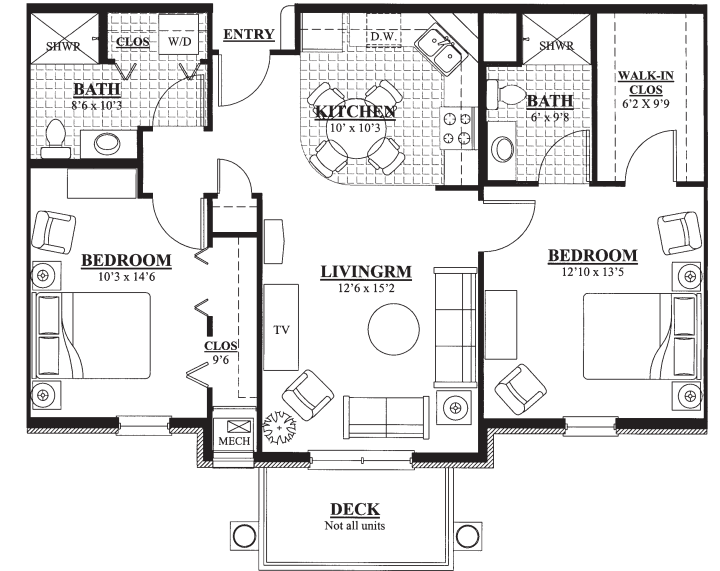

2 bedroom - floorplan F
970 Square Feet

2 bedroom - floorplan M
1,201 Square Feet

Service

- Live-in Managers
- 24/7 Professionally Staffed
- Medical Alert System 24/7
- Concierge Services
- Free Scheduled Transportation
- Resort Style Dining
- Valet Parking
- Weekly Housekeeping
- Full Time Maintenance
- Home Health Care Welcome

FLOORPLANS

1 bedroom - floorplan A
642 Square Feet

1 bedroom - floorplan C
642 Square Feet

2 bedroom - floorplan C
932 Square Feet

2 bedroom - floorplan A
1,002 Square Feet

1 bedroom - floorplan B
674 Square Feet

2 bedroom - floorplan C (wing B)
932 Square Feet

2 bedroom - floorplan B
1,002 Square Feet

2 bedroom - floorplan A-1
1,048 Square Feet

Handicapped Accessible Apartments Available