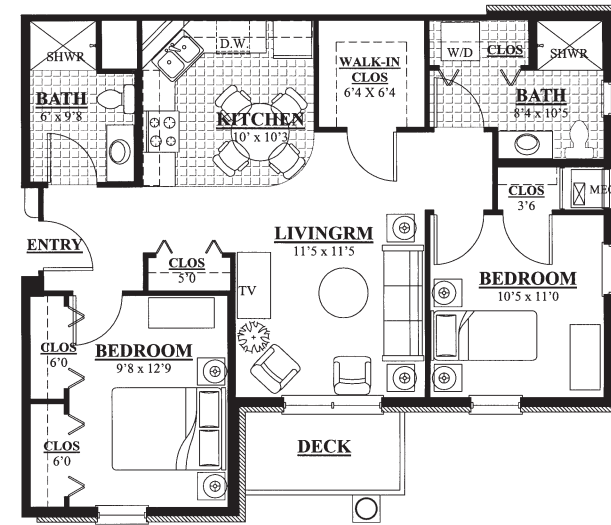

2 bedroom - floorplan F
970 Square Feet

2 bedroom - floorplan M
1,201 Square Feet

Service

- Live-in Managers
- 24/7 Professionally Staffed
- Medical Alert System 24/7
- Concierge Services
- Free Scheduled Transportation
- Resort Style Dining
- Valet Parking
- Weekly Housekeeping
- Full Time Maintenance
- Home Health Care Welcome

FLOORPLANS

1 bedroom - floorplan A
642 Square Feet

1 bedroom - floorplan C
642 Square Feet

2 bedroom - floorplan C
932 Square Feet

2 bedroom - floorplan A
1,002 Square Feet

1 bedroom - floorplan B
674 Square Feet

2 bedroom - floorplan C (wing B)
932 Square Feet

2 bedroom - floorplan B
1,002 Square Feet

2 bedroom - floorplan A-1
1,048 Square Feet

Handicapped Accessible Apartments Available