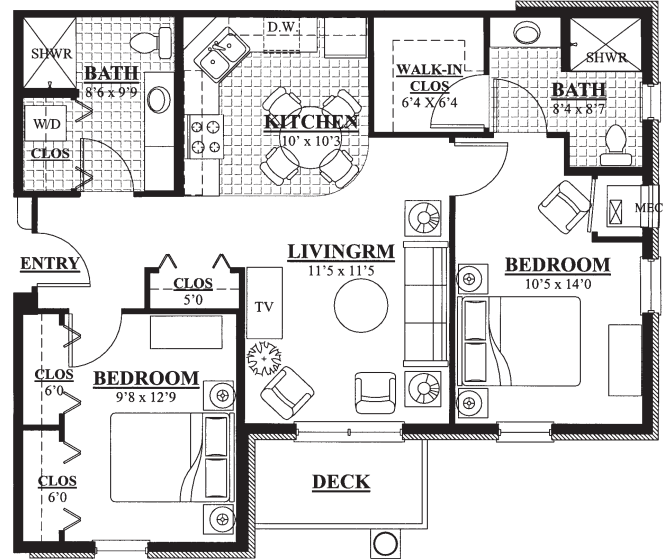

2 bedroom - floorplan F
970 Square Feet

2 bedroom - floorplan M
1,201 Square Feet

Service

- Live-in Managers
- 24/7 Professionally Staffed
- Medical Alert System 24/7
- Concierge Services
- Free Scheduled Transportation
- Resort Style Dining
- Valet Parking
- Weekly Housekeeping
- Full Time Maintenance
- Home Health Care Welcome

FLOORPLANS

1 bedroom - floorplan A
642 Square Feet

1 bedroom - floorplan C
642 Square Feet

2 bedroom - floorplan C
932 Square Feet

2 bedroom - floorplan A
1,002 Square Feet

1 bedroom - floorplan B
674 Square Feet

2 bedroom - floorplan C (wing B)
932 Square Feet

2 bedroom - floorplan B
1,002 Square Feet

2 bedroom - floorplan A-1
1,048 Square Feet

Handicapped Accessible Apartments Available