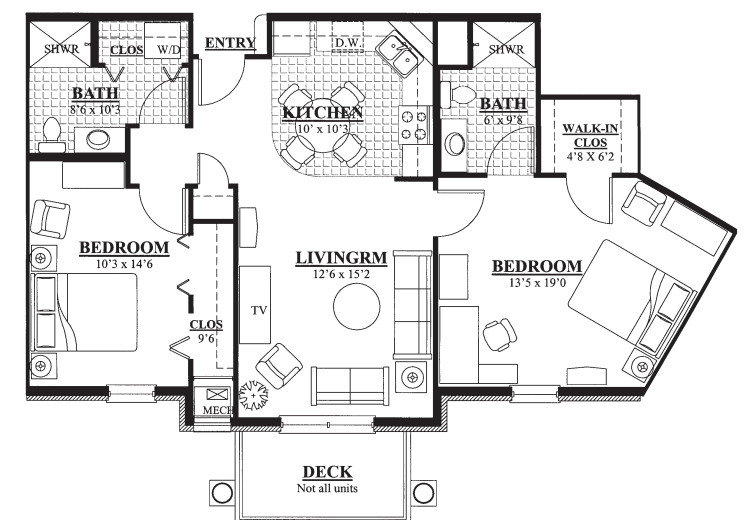

2 bedroom - floorplan F
970 Square Feet

2 bedroom - floorplan M
1,201 Square Feet

Service

- Live-in Managers
- 24/7 Professionally Staffed
- Medical Alert System 24/7
- Concierge Services
- Free Scheduled Transportation
- Resort Style Dining
- Valet Parking
- Weekly Housekeeping
- Full Time Maintenance
- Home Health Care Welcome

FLOORPLANS

1 bedroom - floorplan A
642 Square Feet

1 bedroom - floorplan C
642 Square Feet

2 bedroom - floorplan C
932 Square Feet

2 bedroom - floorplan A
1,002 Square Feet

1 bedroom - floorplan B
674 Square Feet

2 bedroom - floorplan C (wing B)
932 Square Feet

2 bedroom - floorplan B
1,002 Square Feet

2 bedroom - floorplan A-1
1,048 Square Feet

Handicapped Accessible Apartments Available