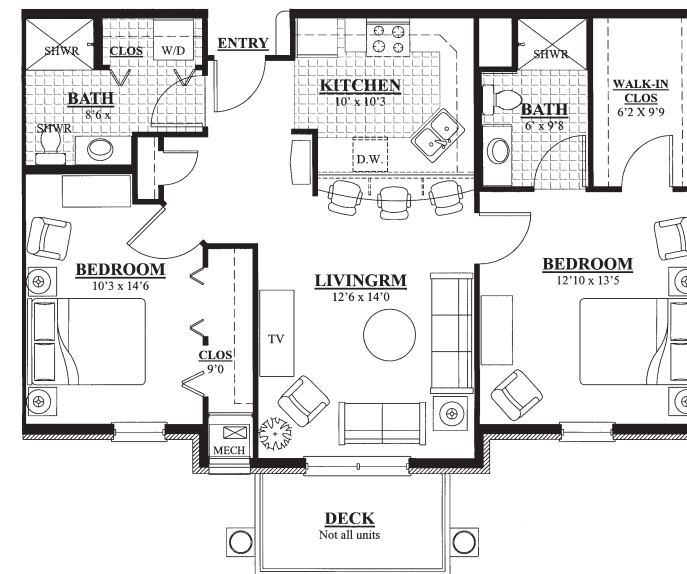

2 bedroom - floorplan F
970 Square Feet

2 bedroom - floorplan M
1,201 Square Feet

Service

- Live-in Managers
- 24/7 Professionally Staffed
- Medical Alert System 24/7
- Concierge Services
- Free Scheduled Transportation
- Resort Style Dining
- Valet Parking
- Weekly Housekeeping
- Full Time Maintenance
- Home Health Care Welcome

FLOORPLANS

1 bedroom - floorplan A
642 Square Feet

1 bedroom - floorplan C
642 Square Feet

2 bedroom - floorplan C
932 Square Feet

2 bedroom - floorplan A
1,002 Square Feet

1 bedroom - floorplan B
674 Square Feet

2 bedroom - floorplan C (wing B)
932 Square Feet

2 bedroom - floorplan B
1,002 Square Feet

2 bedroom - floorplan A-1
1,048 Square Feet

Handicapped Accessible Apartments Available