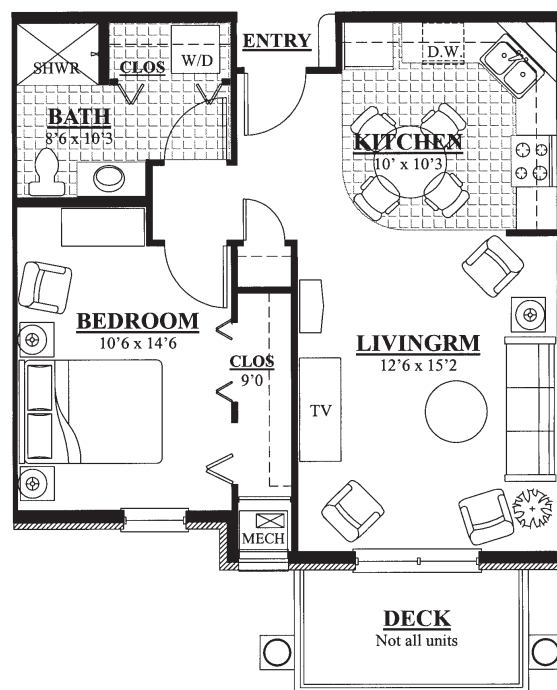

2 bedroom - floorplan F
970 Square Feet

2 bedroom - floorplan M
1,201 Square Feet

Service

- Live-in Managers
- 24/7 Professionally Staffed
- Medical Alert System 24/7
- Concierge Services
- Free Scheduled Transportation
- Resort Style Dining
- Valet Parking
- Weekly Housekeeping
- Full Time Maintenance
- Home Health Care Welcome

FLOORPLANS

1 bedroom - floorplan A
642 Square Feet

1 bedroom - floorplan C
642 Square Feet

2 bedroom - floorplan C
932 Square Feet

2 bedroom - floorplan A
1,002 Square Feet

1 bedroom - floorplan B
674 Square Feet

2 bedroom - floorplan C (wing B)
932 Square Feet

2 bedroom - floorplan B
1,002 Square Feet

2 bedroom - floorplan A-1
1,048 Square Feet

Handicapped Accessible Apartments Available