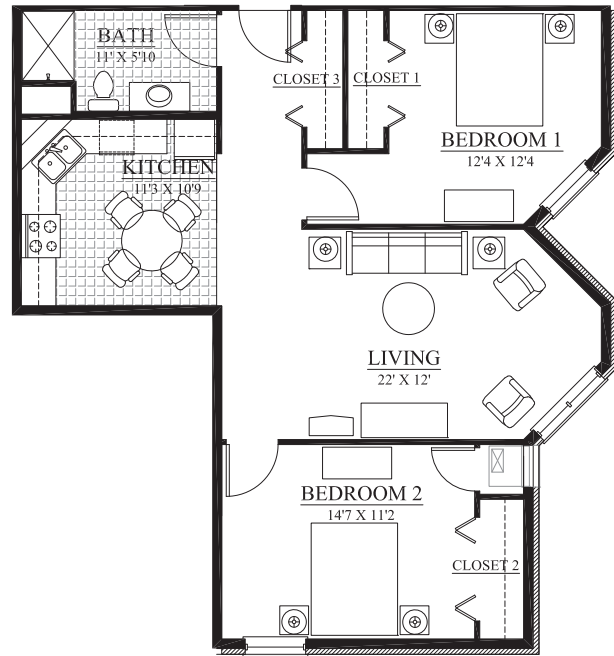

2 bedroom - floorplan F
970 Square Feet

2 bedroom - floorplan M
1,201 Square Feet

Service

- Live-in Managers
- 24/7 Professionally Staffed
- Medical Alert System 24/7
- Concierge Services
- Free Scheduled Transportation
- Resort Style Dining
- Valet Parking
- Weekly Housekeeping
- Full Time Maintenance
- Home Health Care Welcome

FLOORPLANS

1 bedroom - floorplan A
642 Square Feet

1 bedroom - floorplan C
642 Square Feet

2 bedroom - floorplan C
932 Square Feet

2 bedroom - floorplan A
1,002 Square Feet

1 bedroom - floorplan B
674 Square Feet

2 bedroom - floorplan C (wing B)
932 Square Feet

2 bedroom - floorplan B
1,002 Square Feet

2 bedroom - floorplan A-1
1,048 Square Feet

Handicapped Accessible Apartments Available