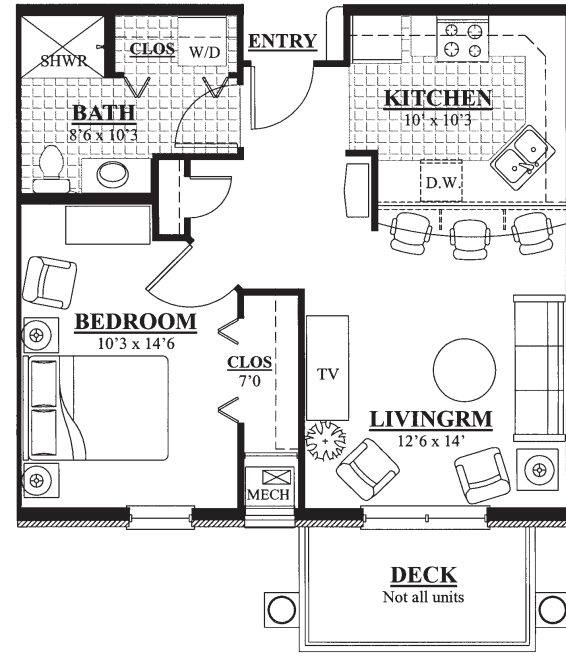

2 bedroom - floorplan F
970 Square Feet

2 bedroom - floorplan M
1,201 Square Feet

Service

- Live-in Managers
- 24/7 Professionally Staffed
- Medical Alert System 24/7
- Concierge Services
- Free Scheduled Transportation
- Resort Style Dining
- Valet Parking
- Weekly Housekeeping
- Full Time Maintenance
- Home Health Care Welcome

FLOORPLANS

1 bedroom - floorplan A
642 Square Feet

1 bedroom - floorplan C
642 Square Feet

2 bedroom - floorplan C
932 Square Feet

2 bedroom - floorplan A
1,002 Square Feet

1 bedroom - floorplan B
674 Square Feet