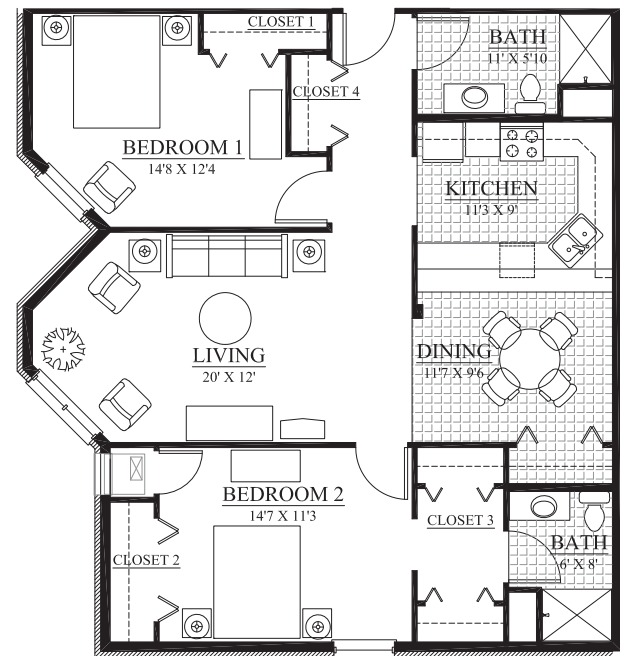

2 bedroom - floorplan F
970 Square Feet

2 bedroom - floorplan M
1,201 Square Feet

Service

- Live-in Managers
- 24/7 Professionally Staffed
- Medical Alert System 24/7
- Concierge Services
- Free Scheduled Transportation
- Resort Style Dining
- Valet Parking
- Weekly Housekeeping
- Full Time Maintenance
- Home Health Care Welcome

FLOORPLANS

1 bedroom - floorplan A
642 Square Feet

1 bedroom - floorplan C
642 Square Feet

2 bedroom - floorplan C
932 Square Feet

2 bedroom - floorplan A
1,002 Square Feet

1 bedroom - floorplan B
674 Square Feet

2 bedroom - floorplan C (wing B)
932 Square Feet

2 bedroom - floorplan B
1,002 Square Feet

2 bedroom - floorplan A-1
1,048 Square Feet

Handicapped Accessible Apartments Available