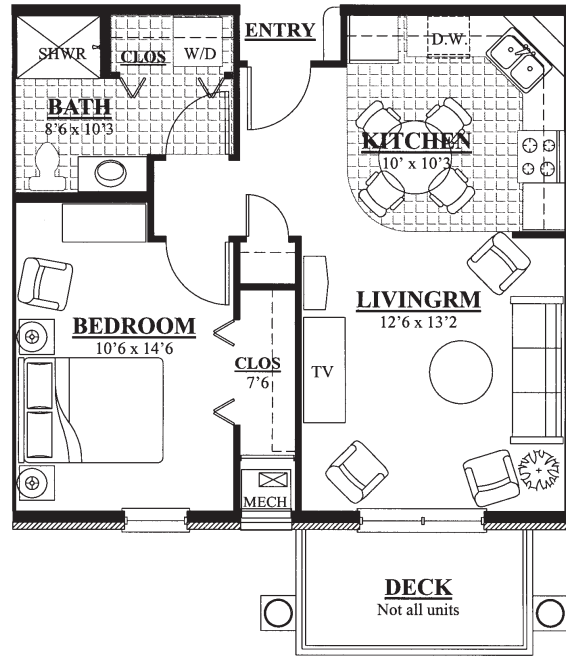

2 bedroom - floorplan F
970 Square Feet

2 bedroom - floorplan M
1,201 Square Feet

Service

- Live-in Managers
- 24/7 Professionally Staffed
- Medical Alert System 24/7
- Concierge Services
- Free Scheduled Transportation
- Resort Style Dining
- Valet Parking
- Weekly Housekeeping
- Full Time Maintenance
- Home Health Care Welcome

FLOORPLANS

1 bedroom - floorplan A
642 Square Feet

1 bedroom - floorplan C
642 Square Feet

2 bedroom - floorplan C
932 Square Feet

2 bedroom - floorplan A
1,002 Square Feet

1 bedroom - floorplan B
674 Square Feet